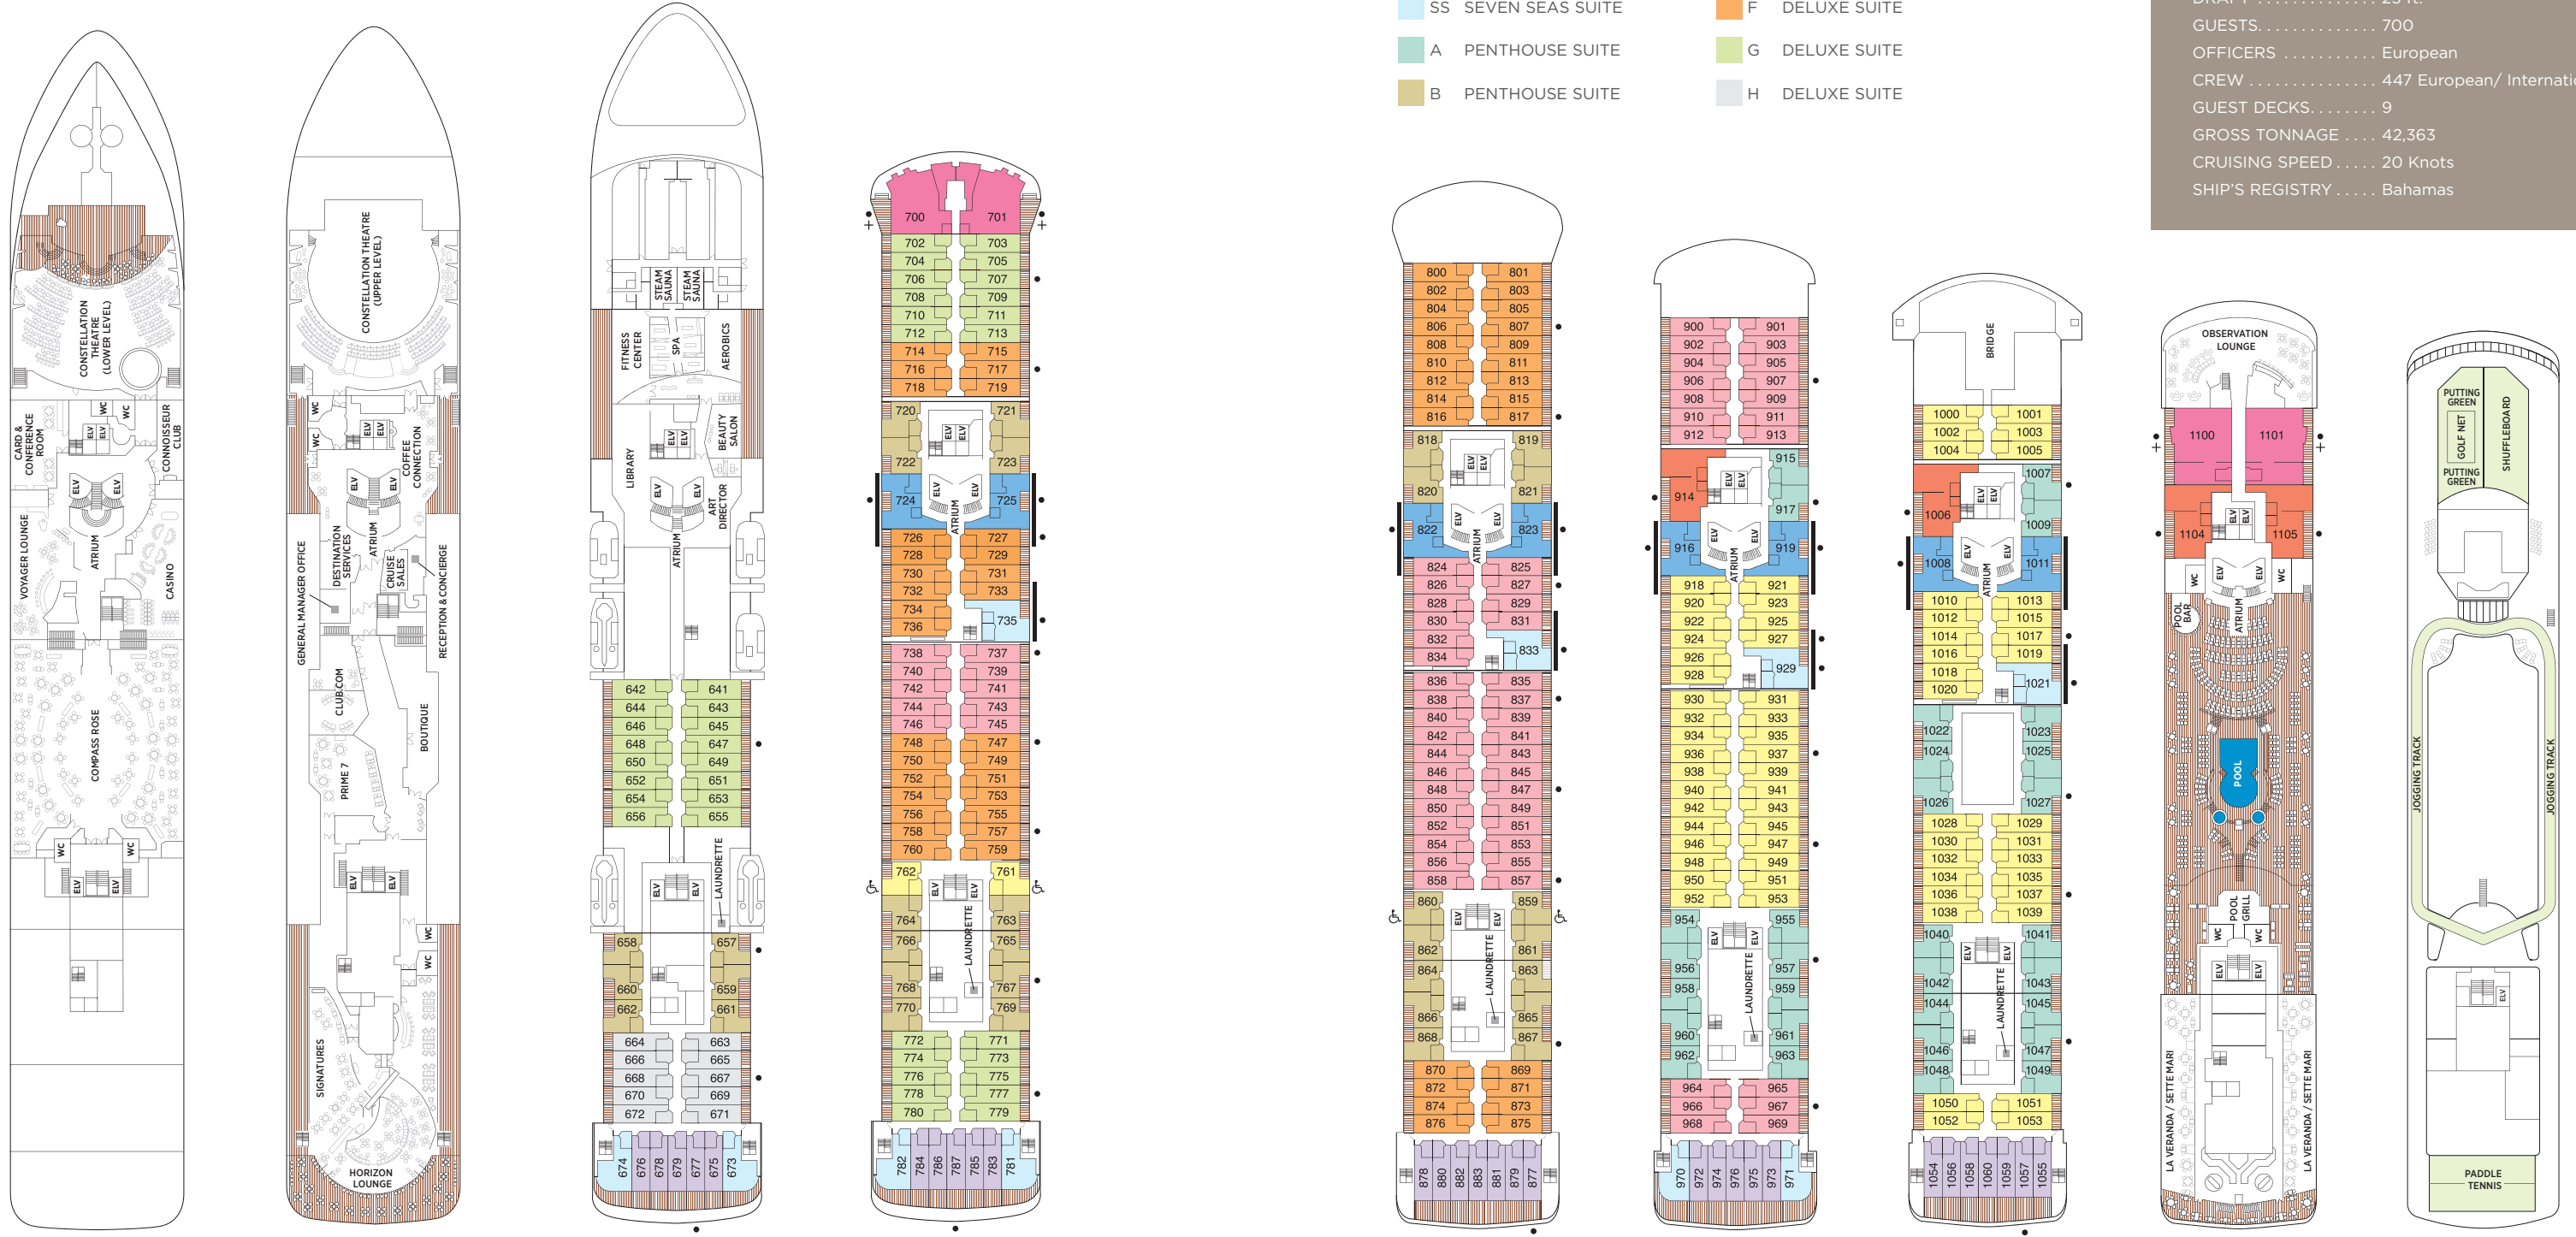

# Seven Seas Voyager DECK PLANS

New Deck Plans Effective Date: November 12, 2013

OVERALL LENGTH . . . 670 ft.  
 BEAM (WIDTH) . . . . . 94.5 ft.  
 DRAFT . . . . . 23 ft.  
 GUESTS . . . . . 700  
 OFFICERS . . . . . European  
 CREW . . . . . 447 European/ International  
 GUEST DECKS . . . . . 9  
 GROSS TONNAGE . . . . 42,363  
 CRUISING SPEED . . . . 20 Knots  
 SHIP'S REGISTRY . . . . Bahamas

- MS MASTER SUITE
- GS GRAND SUITE
- VS VOYAGER SUITE
- SS SEVEN SEAS SUITE
- A PENTHOUSE SUITE
- B PENTHOUSE SUITE
- C PENTHOUSE SUITE
- D CONCIERGE SUITE
- E CONCIERGE SUITE
- F DELUXE SUITE
- G DELUXE SUITE
- H DELUXE SUITE

DECK 4

DECK 5

DECK 6

DECK 7

DECK 8

DECK 9

DECK 10

DECK 11

DECK 12

- + 2-bedroom suite accommodates up to 6 guests
- Convertible sofa bed
- ♿ Wheelchair accessible suites 761, 762, 859 and 860 have shower stall instead of bathtub
- Connecting suites