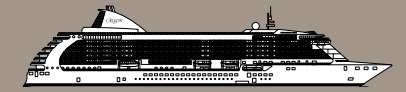

# Seven Seas Voyager DECK PLANS

New Deck Plans Effective Date: November 12, 2013

OVERALL LENGTH . . . 670 ft.  
 BEAM (WIDTH) . . . . . 94.5 ft.  
 DRAFT . . . . . 23 ft.  
 GUESTS . . . . . 700  
 OFFICERS . . . . . European  
 CREW . . . . . 447 European/ International  
 GUEST DECKS . . . . . 9  
 GROSS TONNAGE . . . . 42,363  
 CRUISING SPEED . . . . 20 Knots  
 SHIP'S REGISTRY . . . . Bahamas

- MS MASTER SUITE
- GS GRAND SUITE
- VS VOYAGER SUITE
- SS SEVEN SEAS SUITE
- A PENTHOUSE SUITE
- B PENTHOUSE SUITE
- C PENTHOUSE SUITE
- D CONCIERGE SUITE
- E CONCIERGE SUITE
- F DELUXE SUITE
- G DELUXE SUITE
- H DELUXE SUITE